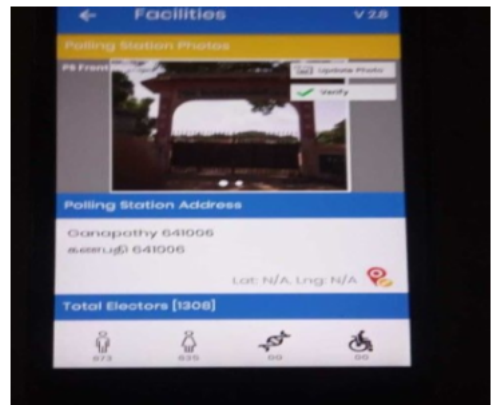

Polling Station Front View