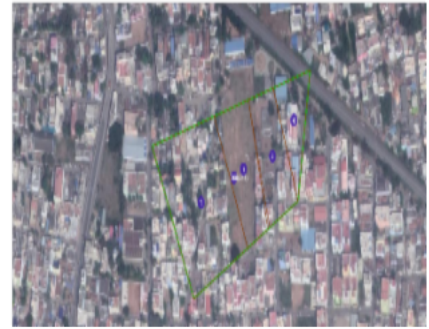

Nazri Naksha

Google Map View