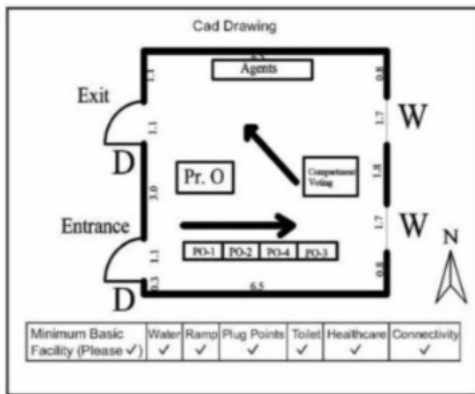

Nazri Naksha

Google Map View

Polling Station Building Front View

Polling Station Front View

Cad View

Key MAP View