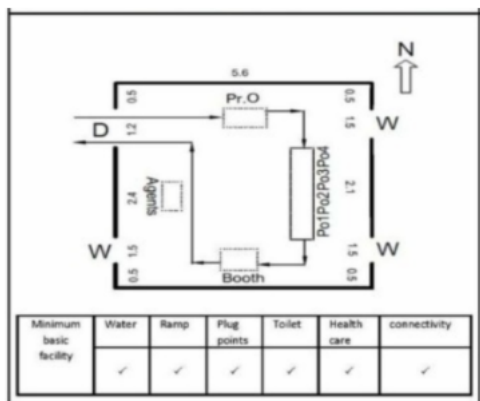

Nazri Naksha

Google Map View

Polling Station Building Front View

Polling Station Front View

Cad View

Key MAP View