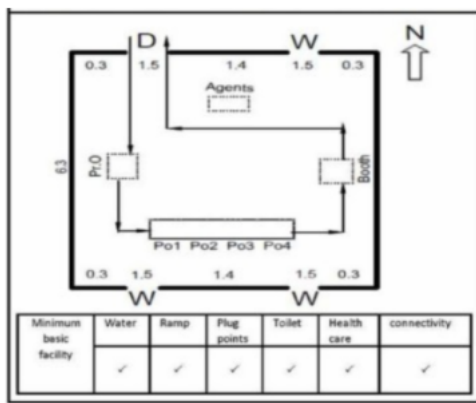

Nazri Naksha

Google Map View

Polling Station Building Front View

Polling Station Front View

Cad View

Key MAP View