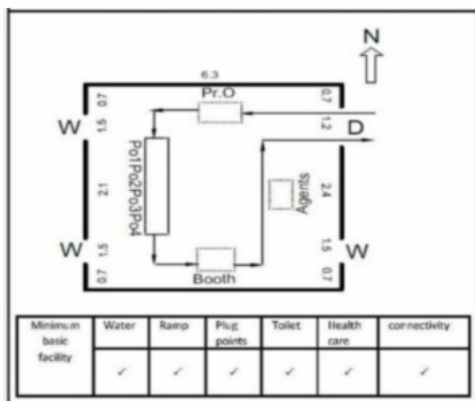

Nazri Naksha

Google Map View

Polling Station Building Front View

Polling Station Front View

Cad View

Key MAP View