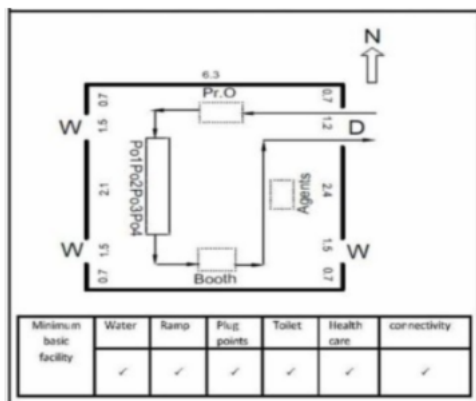

Nazri Naksha

Google Map View

Cad View