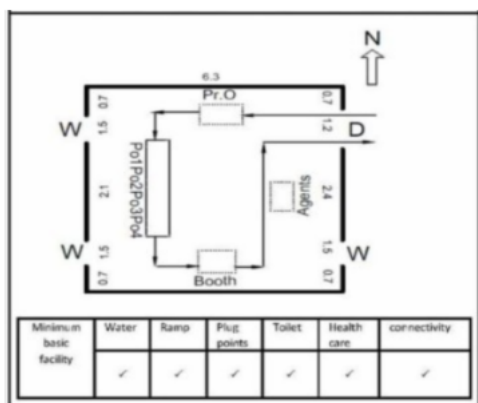

Nazri Naksha

Google Map View

Polling Station Building Front View

Polling Station Front View

Cad View

Key MAP View