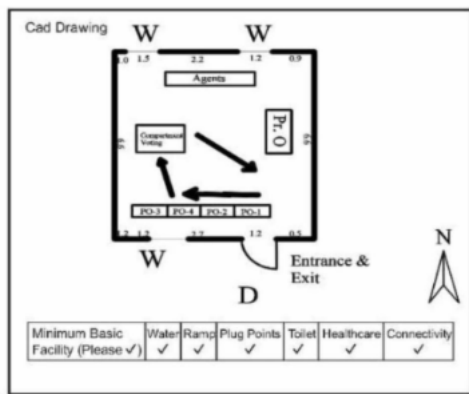

Nazri Naksha

Google Map View

Polling Station Building Front View

Polling Station Front View

Cad View

Key MAP View