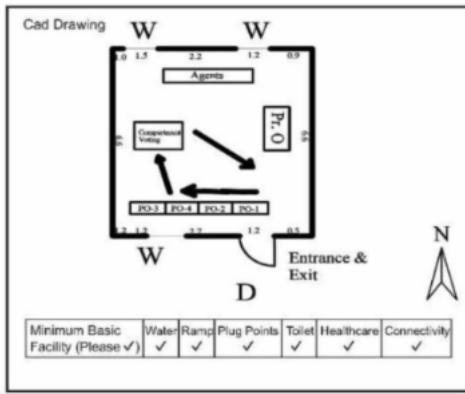

Nazri Naksha

Google Map View

Polling Station Building Front View

Polling Station Front View

Cad View

Key MAP View