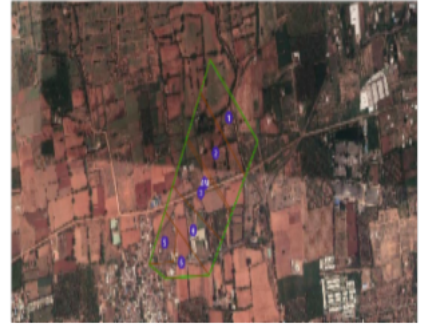

Nazri Naksha

Google Map View