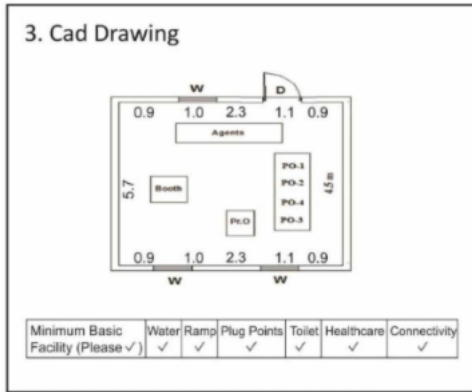

Nazri Naksha

Google Map View

Polling Station Building Front View

Polling Station Front View

Cad View

Key MAP View