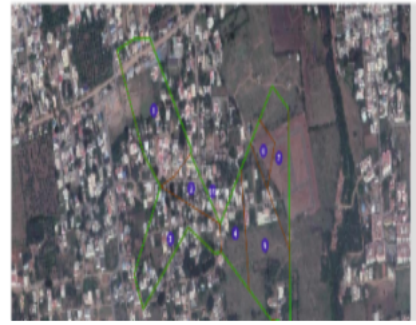

Nazri Naksha

Google Map View