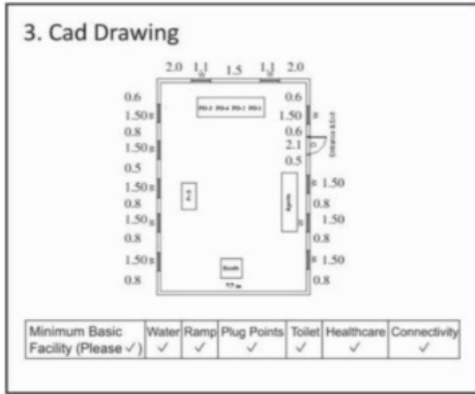

Nazri Naksha

Google Map View

Polling Station Building Front View

Polling Station Front View

Cad View

Key MAP View