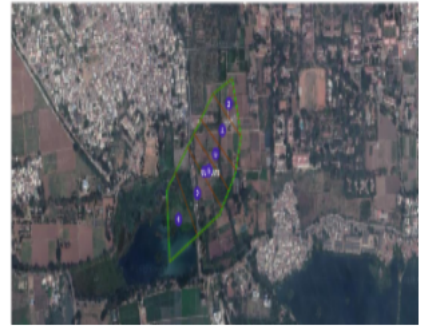

Nazri Naksha

Google Map View