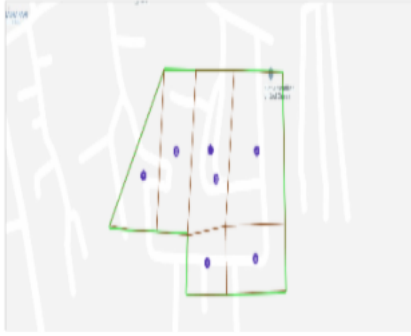

Nazri Naksha

Google Map View