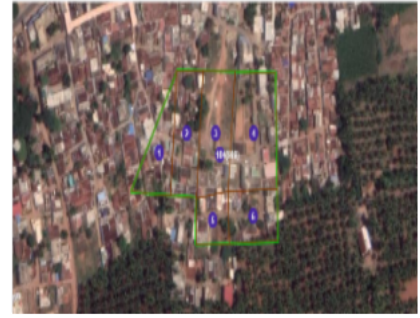

Nazri Naksha

Google Map View