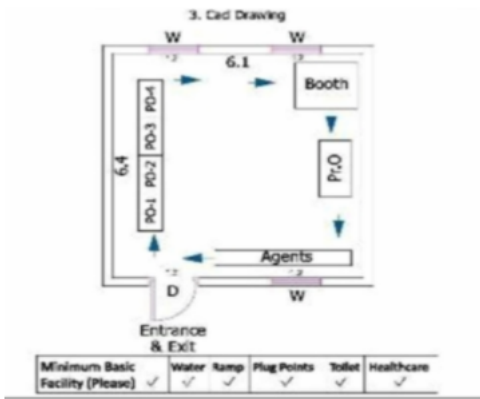

Nazri Naksha

Google Map View

Polling Station Building Front View

Polling Station Front View

Cad View

Key MAP View