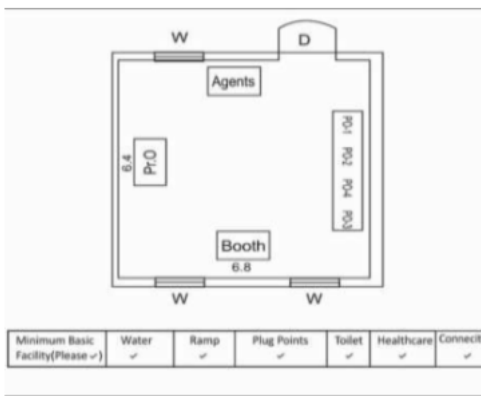

Nazri Naksha

Google Map View

Cad View