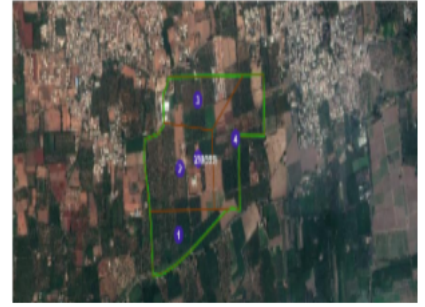

Nazri Naksha

Google Map View