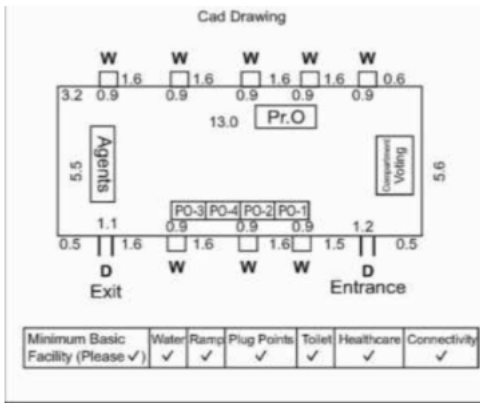

Nazri Naksha

Google Map View

Polling Station Building Front View

Polling Station Front View

Cad View

Key MAP View