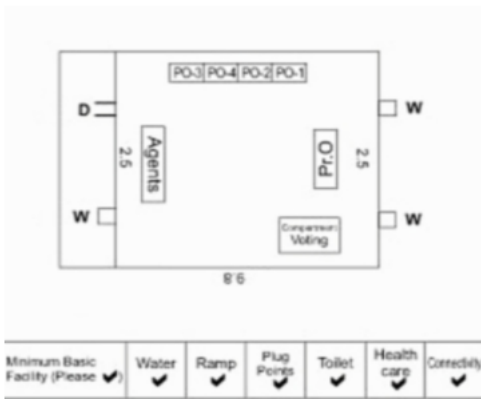

Nazri Naksha

Google Map View

Cad View