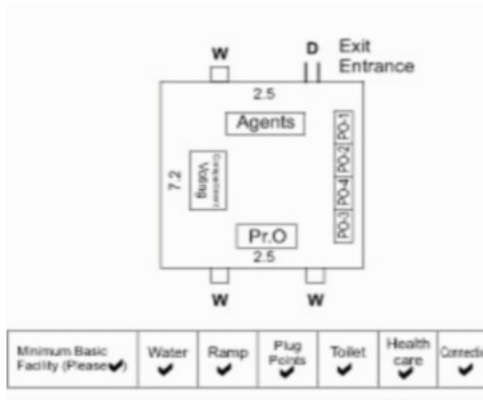

Nazri Naksha

Google Map View

Polling Station Building Front View

Polling Station Front View

Cad View

Key MAP View