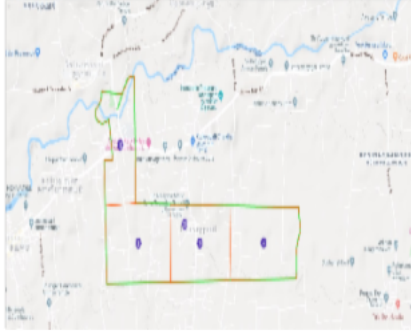

Nazri Naksha

Google Map View