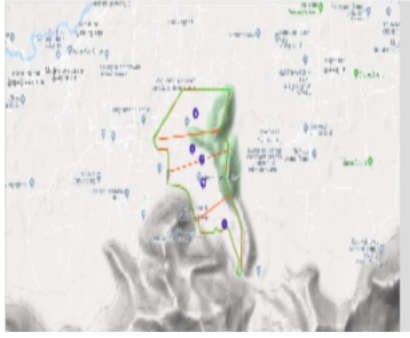

Nazri Naksha

Google Map View