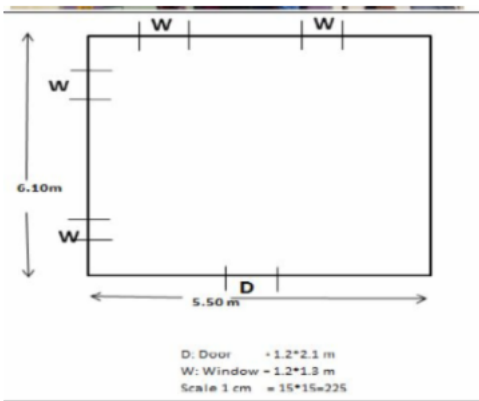

Nazri Naksha

Google Map View

Cad View