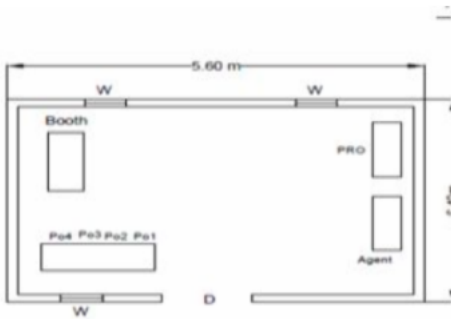

Nazri Naksha

Google Map View

Cad View