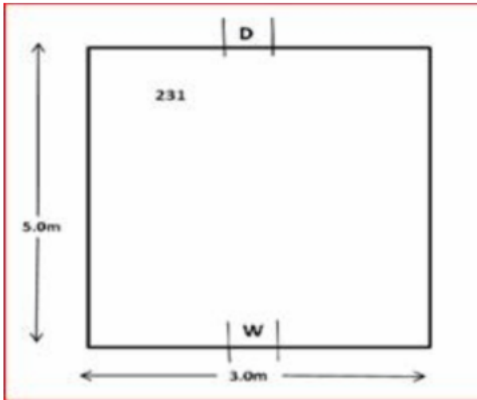

Nazri Naksha

Google Map View

Cad View