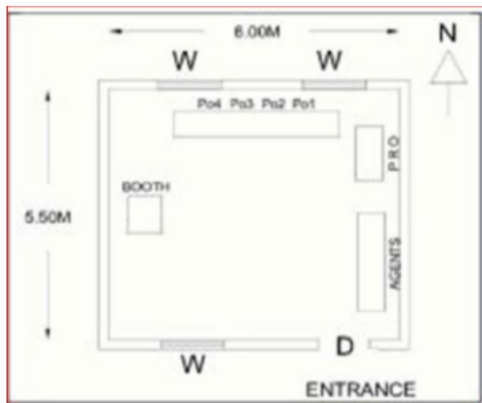

Nazri Naksha

Google Map View

Cad View