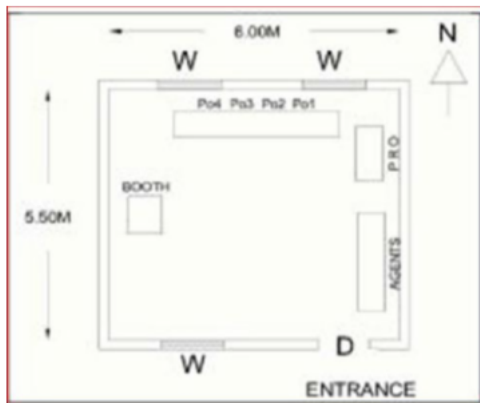

Nazri Naksha

Google Map View

Cad View