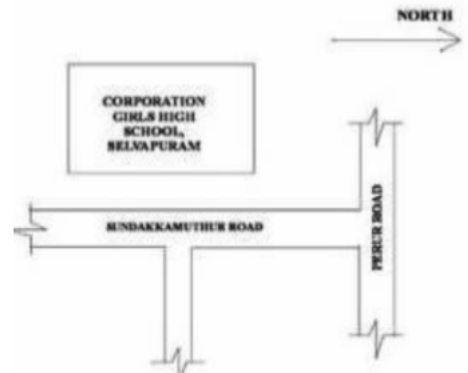

Nazri Naksha

Google Map View