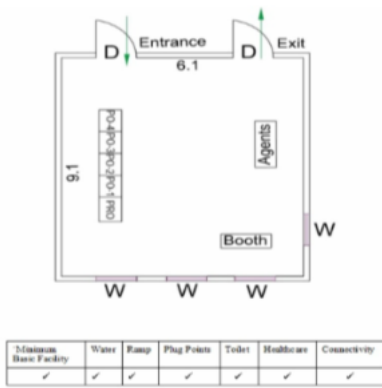

Nazri Naksha

Google Map View

Polling Station Building Front View

Polling Station Front View

Cad View

Key MAP View