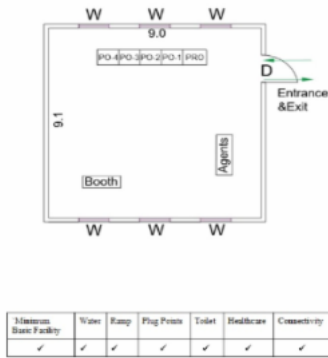

Nazri Naksha

Google Map View

Polling Station Building Front View

Polling Station Front View

Cad View

Key MAP View