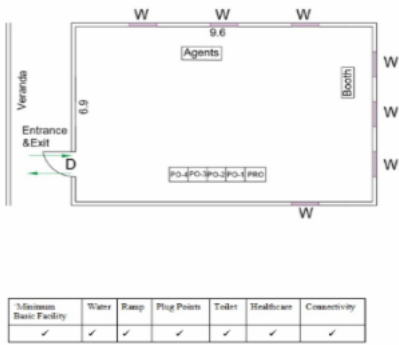

Nazri Naksha

Google Map View

Polling Station Building Front View

Polling Station Front View

Cad View

Key MAP View