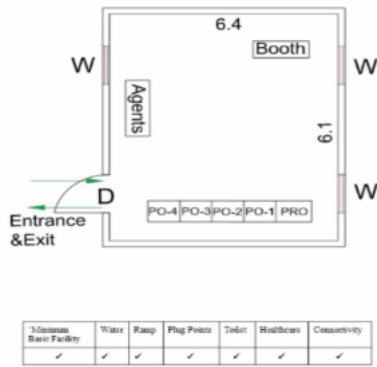

Nazri Naksha

Google Map View

Polling Station Building Front View

Polling Station Front View

Cad View

Key MAP View