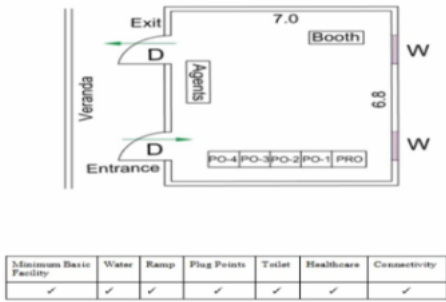

Nazri Naksha

Google Map View

Polling Station Building Front View

Polling Station Front View

Cad View

Key MAP View