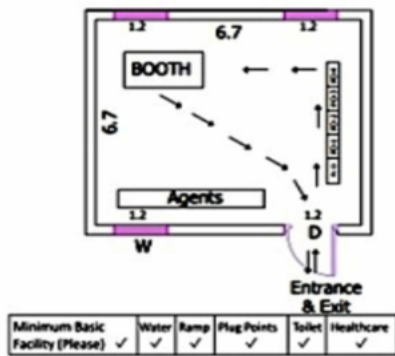

Nazri Naksha

Google Map View