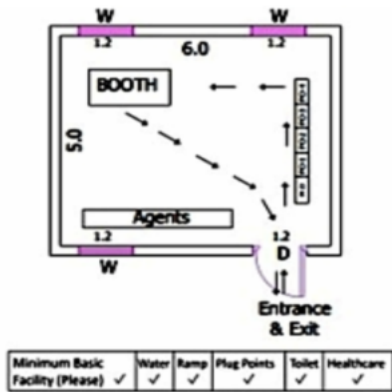

Nazri Naksha

Google Map View

Polling Station Building Front View

Polling Station Front View

Cad View

Key MAP View