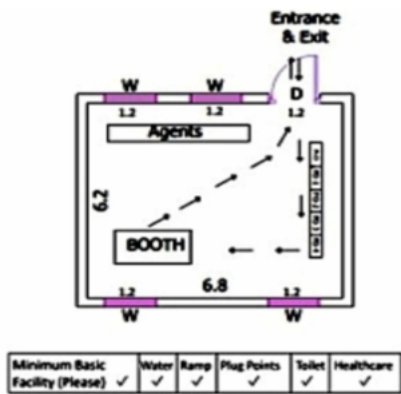

Nazri Naksha

Google Map View

Cad View