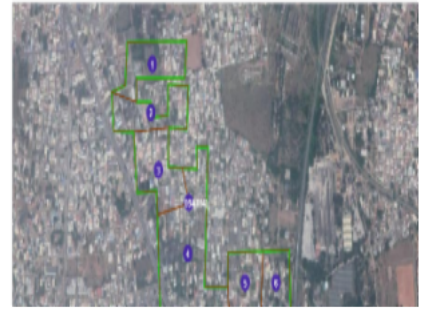

Nazri Naksha

Google Map View