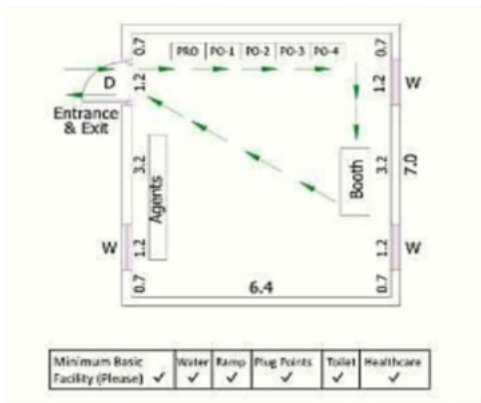

Nazri Naksha

Google Map View

Cad View