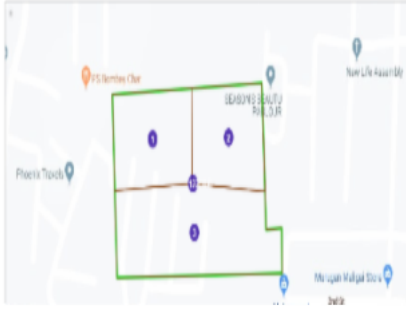

Nazri Naksha

Google Map View