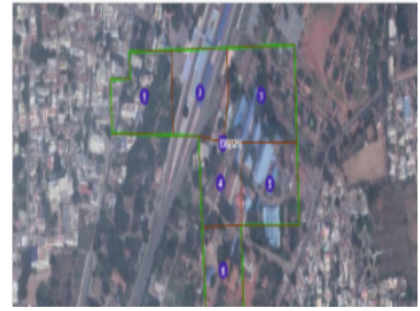

Nazri Naksha

Google Map View