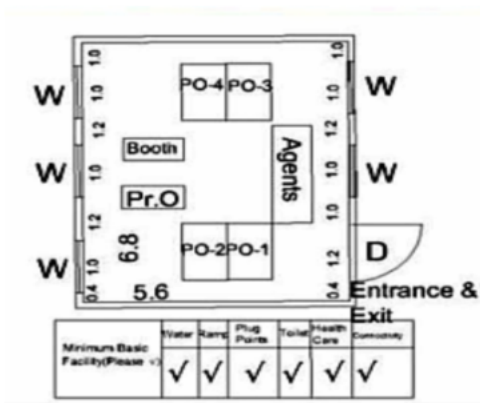

Nazri Naksha

Google Map View

Polling Station Building Front View

Polling Station Front View

Cad View

Key MAP View