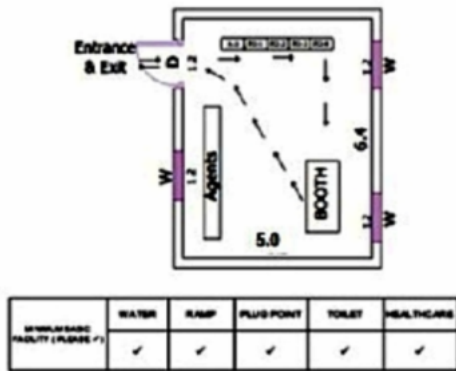

Nazri Naksha

Google Map View

Polling Station Building Front View

Polling Station Front View

Cad View

Key MAP View