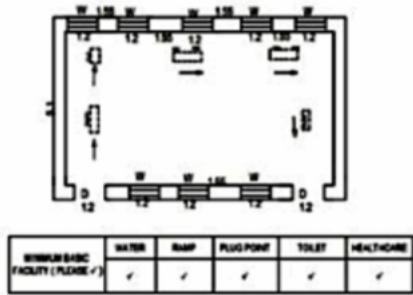

Nazri Naksha

Google Map View

Polling Station Building Front View

Polling Station Front View

Cad View

Key MAP View