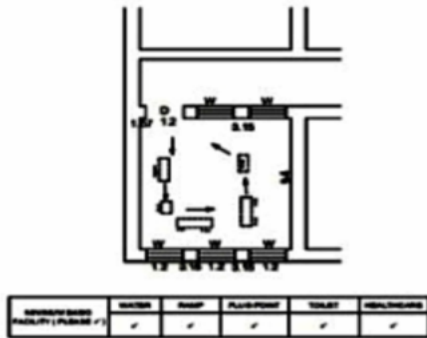

Nazri Naksha

Google Map View

Polling Station Building Front View

Polling Station Front View

Cad View

Key MAP View