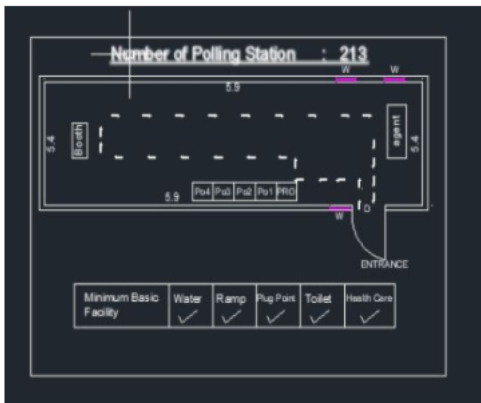

Nazri Naksha

Google Map View

Polling Station Building Front View

Polling Station Front View

Cad View

Key MAP View