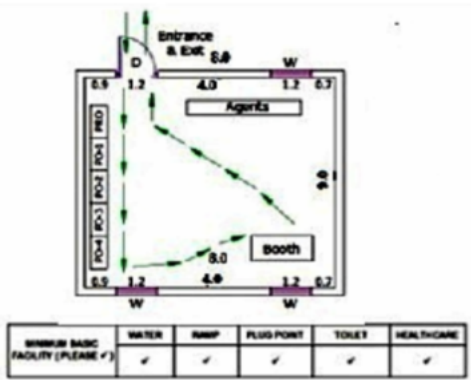

Nazri Naksha

Google Map View

Polling Station Building Front View

Polling Station Front View

Cad View

Key MAP View