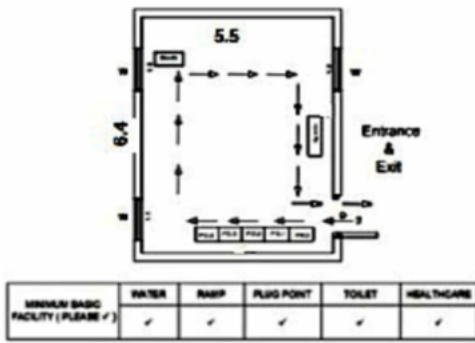

Nazri Naksha

Google Map View

Polling Station Building Front View

Polling Station Front View

Cad View

Key MAP View