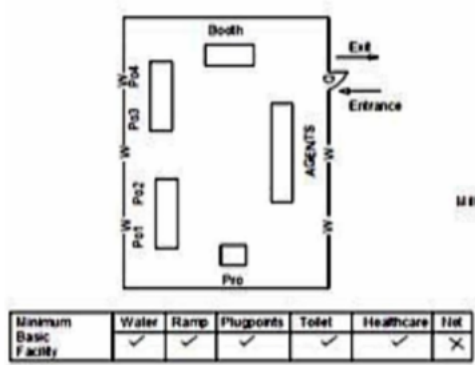

Nazri Naksha

Google Map View

Cad View